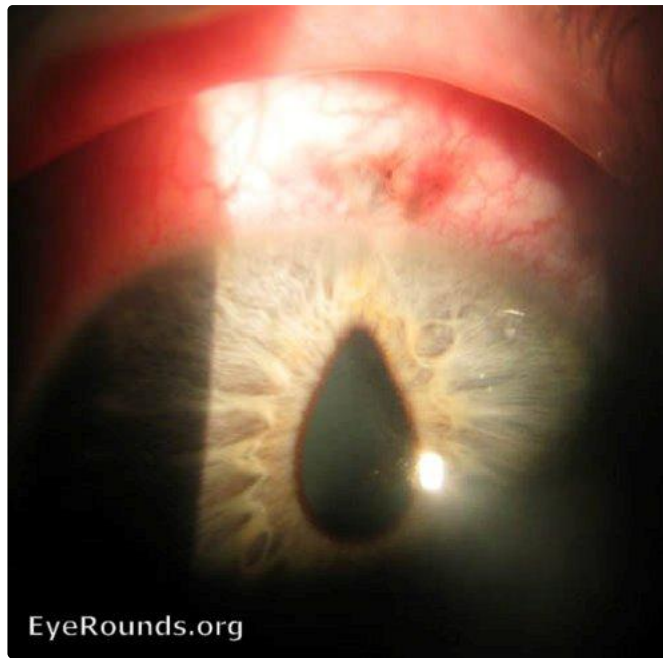

## Peaked pupil from open globe

Category(ies): Trauma

Contributor: [Andrew Doan, MD, PhD](#)

[Enlarge](#) [Download](#)